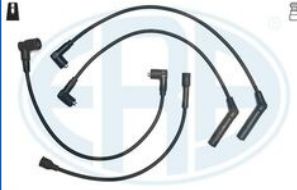

Cable diameter [mm]: 7, Ignition Cable: Interference Suppression, Length 1 [mm]: 620, Length 2 [mm]: 560, Length 3 [mm]: 425, Length 4 [mm]: 540, Material: Silicone, Number of circuits: 4, Quality: C class

883047	IGNITION CABLE KIT	HITACHI 1345-28 HYUNDAI 27420-23500, 27420-23510, 27420-23700, 27430-23700 MAGNETI MARELLI 600000174970, 600000175020, 941295060878 VALEO 346330	HYUNDAI COUPE, i30, SANTA FÉ, SONATA KIA CARENS, CEE'D, CERATO, SPORTAGE